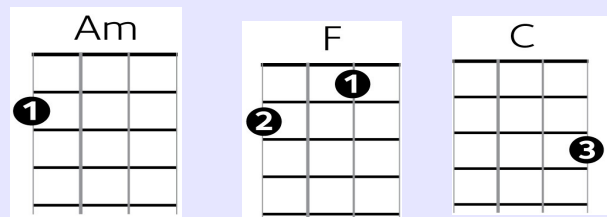

RHIANNON

Stevie Nicks 1975 (Fleetwood Mac)

INTRO -x2-: **Am F** (2 bars each) with riff

RIFF 1 (play under the verses and chorus)

Am	F
(A)--3--5--7--5--3--2--0-----0--2--3--2--2--0--	
(E)--5--7--8--7--5--3--0-----1--3--5--3--3--1--	
(C)-----	
(G)-----	

VERSE 1

Am
 Rhiannon rings like a bell through the night,
F
 and wouldn't you love to love her?
Am
 Takes to the sky like a bird in flight
F
 and who will be her lover?

PRECHORUS

C **F**
 All your life you've never seen a woman;
 taken by the wind
C
 Would you stay if she promised you heaven;
F
 will you ever win?

VERSE 2

Am
 She is like a cat in the dark,
F
 and then she is the darkness
Am
 She rules her life like a fine skylark
F
 when the sky is starless

PRECHORUS

C **F**
 All your life you've never seen a woman;
 taken by the wind
C
 Would you stay if she promised you heaven;
F
 will you ever win? Will you ever win?

CHORUS

2 bars Am (riff starts)
F Am F Am F Am F (RIFF 2)
 Rhiannon, Rhiannon, Rhiannon, Rhiannon

www.thesumoftheparts.com

VERSE 3

Am
 She rings like a bell through the night,
F
 and wouldn't you love to love her?
Am
 She rules her life like a bird in flight
F
 and who will be her lover?